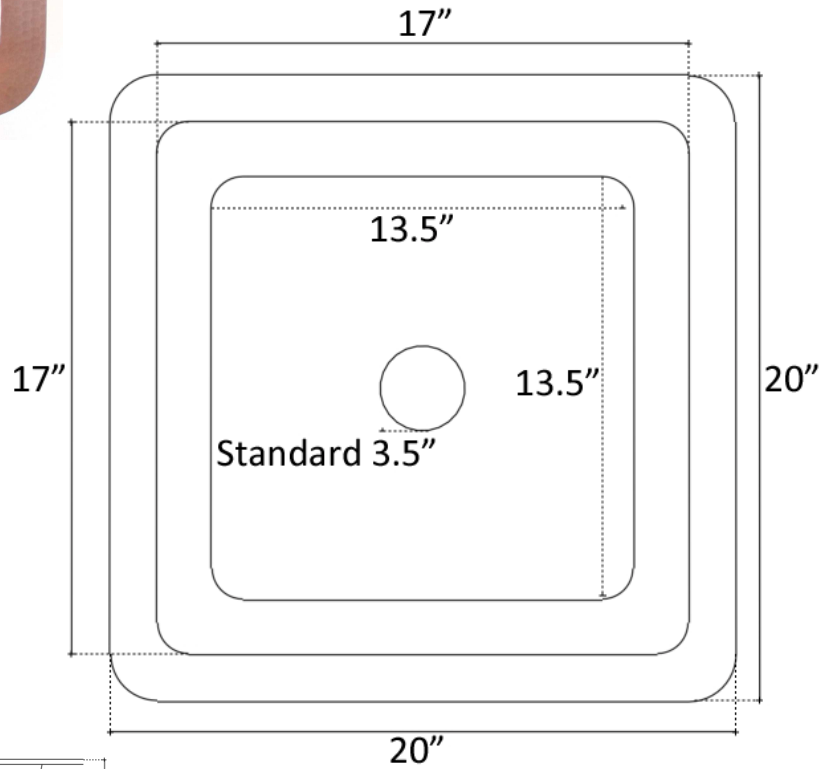

Description:

- Copper
- Drop-In or Undermount
- Use standard 3.5" drain
- Clean with mild soap
No abrasive chemicals

Available Finishes:

- DB** Dark Bronze
- WC** Weathered Copper
- PN** Polished Nickel
- SN** Satin Nickel
- PW** Pewter

Available Drains:

- D003** Grid Strainer
- D007** Lift and Turn

DIMENSIONS WILL VARY. DO NOT use this sheet as a guide for countertop cuts.